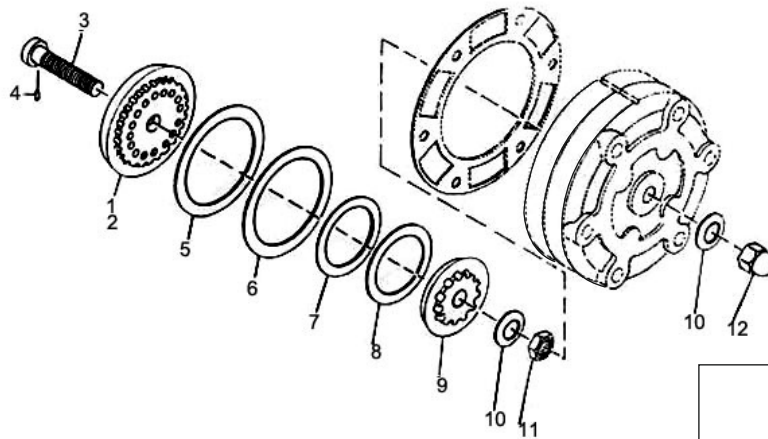

37101946 - VALVE COMPLETE

No.	Description	Ref Part No.	QTY
4-1	Valve complete	37101946	-
4-2	- Seat discharge valve	30217673	1
4-3	- Bolt valve	30279897	1
4-4	- - Pin bolt	30289631	1
4-5	- Spring inlet valve	30221550	1
4-6	- Plate inlet valve	30215891	1
4-7	- Plate discharge valve	30181499	1
4-8	- spring discharge valve	30221501	1
4-9	- Plate discharge valve stop	30218978	1
4-10	- Washer spring belleville	37092897	2
4-11	- Nut hex	95076816	1
4-12	- Nut acorn	30287650	1