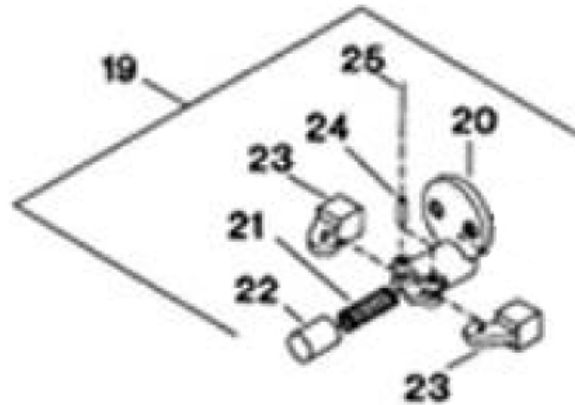

3222812 - ASSEMBLY CRANKPIN CAP

No.	Description	Ref Part No.	QTY
1-19	Assembly, Crankpin Cap	3222812	–
1-20	– Body, Crankpin Cap	3222457	1
1-21	– Spring, Centrifugal Unloader	30815898	1
1-22	– Plunger, Centrifugal Unloader	3222440	1
1-23	– Weight, Centrifugal Unloader	30220875	2
1-24	– Pin, Centrifugal Unloader Weight	30214951	2
1-25	– Lockwire - 12Ga	37605185	5"