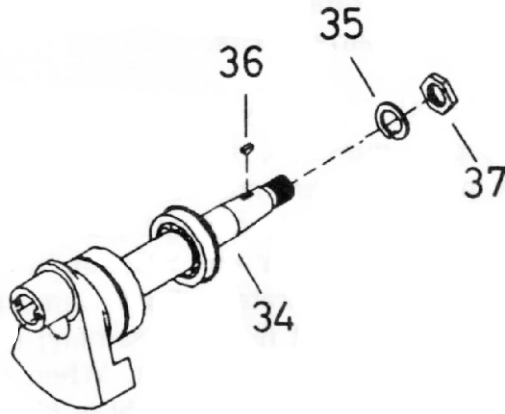

# 32203200 - CRANKSHAFT COMPLETE

No.	Description	Ref Part No.	QTY
<b>1-34</b>	<b>Crankshaft Complete With Bearings</b>	<b>32203200</b>	<b>-</b>
1-35	- Lockwasher, Spring 7/8"	95043162	1
1-36	- Key, woodruff	95433173	1
1-37	- Nut, V-Belt Wheel	95098315	1