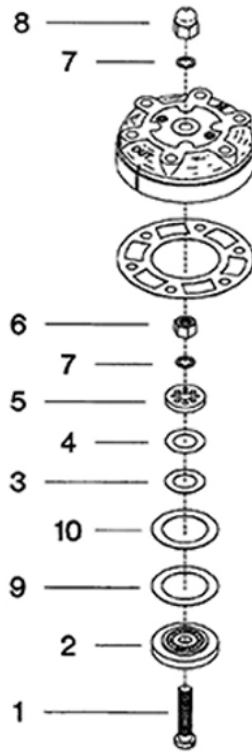

# 37004827 - VALVE 35 COMPLETE

FIGURE 3. HIGH PRESSURE CONCENTRIC RING VALVE.

No.	Description	Ref Part No.	QTY
-	<b>Valve 35 Complete</b>	<b>37004827</b>	-
3-1	- Bolt, Valve	30220925	1
3-2	- Seat, Valve	30217608	1
3-3	- Plate, Valve - Discharge	30215941	1
3-4	- Spring, Valve - Discharge	30221576	1
3-5	- Plate, Valve	30218994	1
3-6	- Nut, Hex	95076808	1
3-7	- Washer, Belleville	37092913	2
3-8	- Nut, Acorn	30287643	1
3-9	- Spring, Valve - Discharge/Inlet	30221501	1
3-10	- Plate, Valve - Discharge/Inlet	30181499	1