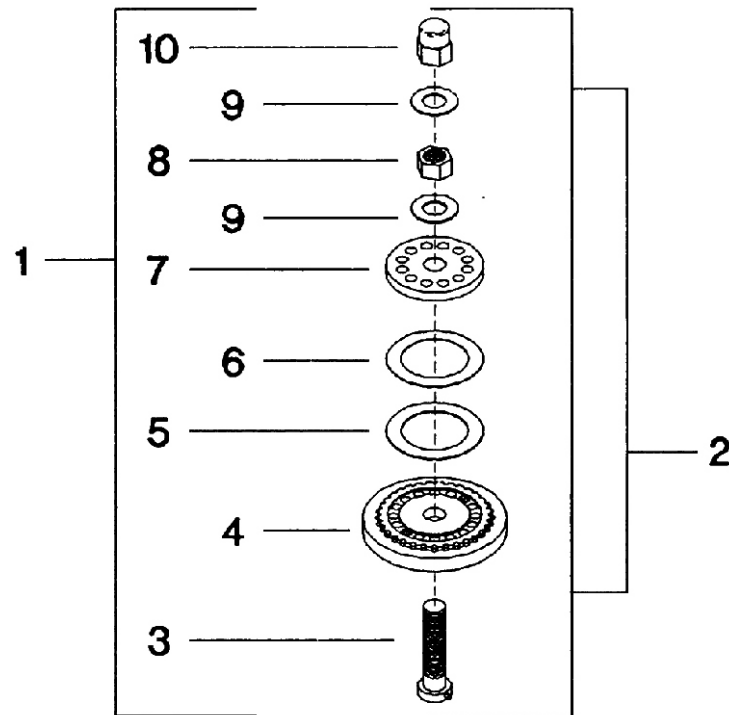

# 32156739 - ASSEMBLY VALVE

No.	Description	Ref Part No.	QTY
1-2	<b>Assembly Valve</b>	<b>32156739</b>	-
1-3	- Bolt valve	30279897	1
1-4	- Seat, valve - discharge	30229538	1
1-5	- Plate valve - discharge	30181499	1
1-6	- Spring, valve - discharge	30221501	1
1-7	- Plate stop - discharge	30218978	1
1-8	- Nut , Hex	95076816	1
1-9	- Washer, belleville	37092897	2
1-10	- Nut , Acorn	30287650	1